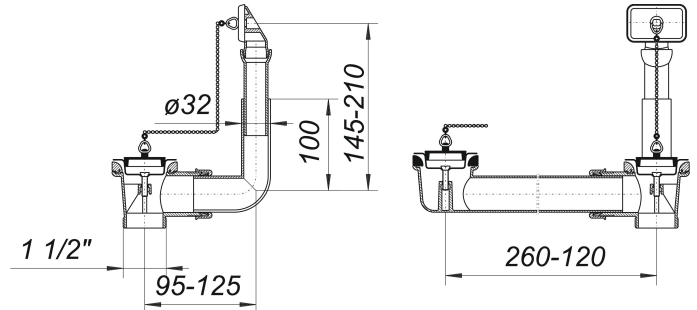

waste and overflow set type 024 U, 2 chains, 1 1/2"

Part number: 110411
GTIN: 4001636110411
Rebate group: 1

Description:

waste and overflow set type 024 U, 2 chains, 1 1/2"
conforming to DIN EN 274
for a double sink, with plug and chain

material:
polypropylene