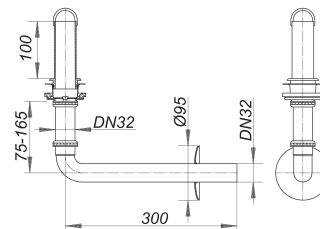

elbow types 320 PC CR, 1 1/4" x DN 32

Part number: 140333
 GTIN: 4001636140333
 Rebate group: 1

Description:

elbow types 320 PC CR, 1 1/4" x DN 32
 for use with concealed trap types 300, 300 PC and 310
 chromed brass, with height adjustable inlet, back nut, standpipe and stainless steel escutcheon d: 95 mm

Spare parts:

130211 concealed trap type 300 CR, 1 1/4" x DN

130242 concealed trap type 300 KS, 1 1/4" x DN

130327 concealed trap type 310 CR, 1 1/4" x DN

140005 elbow types 320, 1 1/4" x DN 32