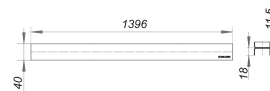

## cover plate CeraLine Individual, 1400 mm

Part number: 524379  
GTIN: 4001636524379  
Rebate group: 8

### Description:

cover plate CeraLine Individual, 1400 mm

Cover plate for all CeraLine channels, with recess for customer's individual floor finish, suitable for all tile, stone finishes 16–30-mm (incl. adhesive), 40-mm wide