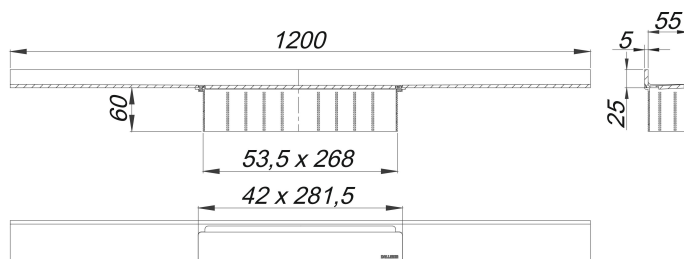

shower channel CeraWall Select satin stainless steel, 1200 mm

Part number: 535177
 GTIN: 4001636535177
 Rebate group: 11

Description:

shower channel CeraWall Select satin stainless steel, 1200 mm

for installation with drain body DallFlex, DallFlex Plan, DallFlex vertical and shower underlay DallFlex Wall, DallFlex Wall Plan. Drainage-strip with engineered precision fall, visibly installed at the junction of wall and floor. Suitable for floor finish of 10 – 24 mm and wall finish of 12 – 24 mm (including adhesive), length can be adjusted by one millimeter.

specification

- cover plate
- self-adhesive security tape S 3 with cut-resistant stainless steel mesh and sound insulation
- accessories for installation and positioning
- temporary blanking plate

material

304 stainless steel, 5 mm solid, satin finished, load class K 3 (300 kg)

Ordering CeraWall Select:

Please order drain body DallFlex or shower underlay DallFlex Wall + shower channel CeraWall Select as two components.