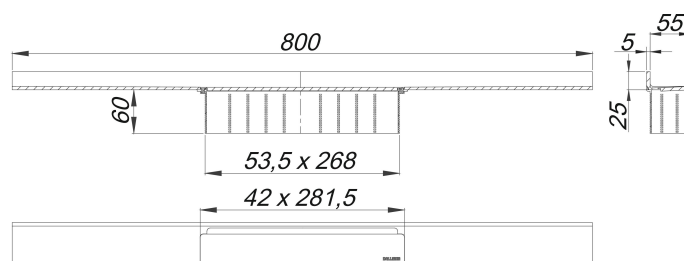

shower channel CeraWall Select brass matt, 800 mm

Part number: 535399

GTIN: 4001636535399

Rebate group: 11

Description:

shower channel CeraWall Select brass matt, 800 mm

for installation with drain body DallFlex, DallFlex Plan, DallFlex vertical and shower underlay DallFlex Wall, DallFlex Wall Plan. Drainage-strip with engineered precision fall, visibly installed at the junction of wall and floor. Suitable for floor finish of 10 – 24 mm and wall finish of 12 – 24 mm (including adhesive), length can be adjusted by one millimeter.

specification

- cover plate
- self-adhesive security tape S 3 with cut-resistant stainless steel mesh and sound insulation
- accessories for installation and positioning
- construction and sealing adhesive
- temporary blanking plate

Material

304 stainless steel, 5 mm solid, load class K 3 (300 kg), PVD coating in brass matt

Ordering CeraWall Select:

Please order drain body DallFlex or shower underlay DallFlex Wall + shower channel CeraWall Select as two components.