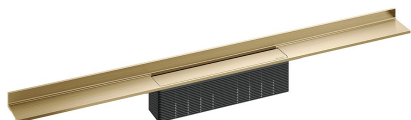

shower channel CeraWall Select brass matt, 800 mm

Part number: 535399

GTIN: 4001636535399

Rebate group: 11

Description:

shower channel CeraWall Select brass matt, 800 mm

for installation with drain body DallFlex, DallFlex Plan, DallFlex vertical and shower underlay DallFlex Wall, DallFlex Wall Plan. Drainage-strip with engineered precision fall, visibly installed at the junction of wall and floor. Suitable for floor finish of 10 – 24 mm and wall finish of 12 – 24 mm (including adhesive), length can be adjusted by one millimeter.

specification

- cover plate
- self-adhesive security tape S 3 with cut-resistant stainless steel mesh and sound insulation
- accessories for installation and positioning
- construction and sealing adhesive
- temporary blanking plate

Material

304 stainless steel, 5 mm solid, load class K 3 (300 kg), PVD coating in brass matt

Ordering CeraWall Select:

Please order drain body DallFlex or shower underlay DallFlex Wall + shower channel CeraWall Select as two components.