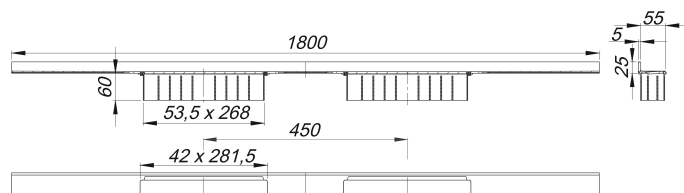

shower channel CeraWall Select Duo polished stainless steel, 1800 mm

Part number: 536150
 GTIN: 4001636536150
 Rebate group: 11

Description:

shower channel CeraWall Select Duo polished stainless steel, 1800 mm
 for installation with drain body DallFlex-Duo, DallFlex-Duo-Plan and DallFlex-Duo vertical.
 Drainage-strip with engineered precision fall, visibly installed at the junction of wall and floor. Suitable for floor and wall finish of 12-24 mm (including adhesive), length can be adjusted by one millimeter.

specification

- two cover plates
- self-adhesive security tape S-3 with cut-resistant stainless steel mesh and sound insulation
- accessories for installation and positioning
- construction and sealing adhesive
- temporary blanking plate with integrated level

material

304 stainless steel, mirror polished

Ordering CeraWall Select Duo:

Please order drain body DallFlex Duo + shower channel CeraWall Select Duo as two separate components.

Spare parts:

535528 cover plate CeraWall Select stainless s