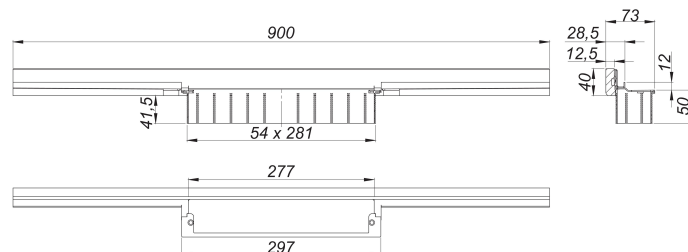

shower channel CeraWall Individual N, 900 mm

Part number: 536273

GTIN: 4001636536273

Rebate group: 11

Description:

shower channel CeraWall Individual N, 900 mm

for installation with drain body DallFlex, DallFlex Plan, DallFlex vertical and shower underlay DallFlex Wall, DallFlex Wall Plan.

Concealed channel with integrated fall, for installation at the junction of wall and floor.

Suitable for natural stone floor and wall finish 24 – 32 mm (including adhesive), length can be adjusted by one millimeter.

specification

- self-adhesive security tape S 3 with cut-resistant stainless steel mesh and sound insulation
- accessories for installation and positioning
- scriber template
- temporary blanking plate

material

304 stainless steel

Ordering CeraWall Individual N:

Please order drain body DallFlex or shower underlay DallFlex Wall + shower channel CeraWall Individual N + cover plate as three components.