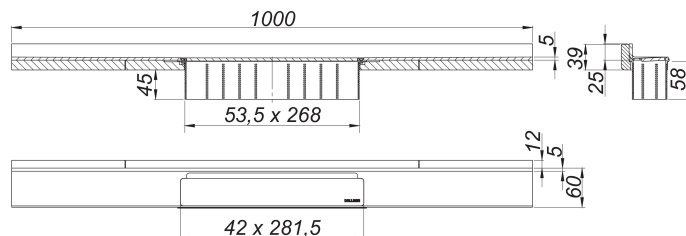

shower channel CeraWall Select N polished stainless steel, 1000 mm

Part number: 536594
 GTIN: 4001636536594
 Rebate group: 11

Description:

shower channel CeraWall Select N polished stainless steel, 1000 mm
 for installation with drain body DallFlex, DallFlex Plan, DallFlex vertical and shower underlay DallFlex Wall, DallFlex Wall Plan.
 Drainage-strip with engineered precision fall, visibly installed at the junction of wall and floor. Suitable for natural stone floor and wall finish 24 – 32 mm (including adhesive), length can be adjusted by one millimeter.

specification

- cover plate
- self-adhesive security tape S 3 with cut-resistant stainless steel mesh and sound insulation
- accessories for installation and positioning
- temporary blanking plate

material

304 stainless steel, 5 mm solid, mirror polished, load class K 3 (300 kg)

Ordering CeraWall Selec N:

Please order drain body DallFlex or shower underlay DallFlex Wall + shower channel CeraWall Select N as two components.