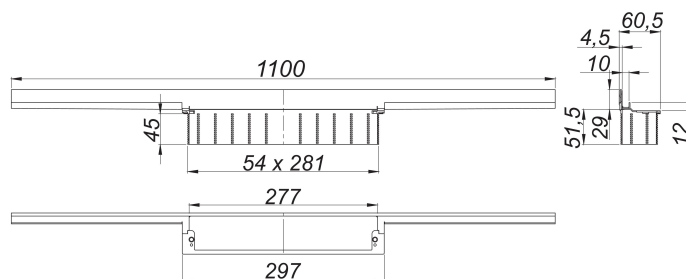

shower channel CeraWall Individual red gold matt, 1100 mm

Part number: 536921
 GTIN: 4001636536921
 Rebate group: 11

Description:

shower channel CeraWall Individual red gold matt, 1100 mm
 for installation with drain body DallFlex, DallFlex Plan, DallFlex vertical and shower underlay DallFlex Wall, DallFlex Wall Plan.
 Concealed channel with integrated fall, for installation at the junction of wall and floor. Suitable for floor and wall finish of 12 – 24 mm (including adhesive), length can be adjusted by one millimeter.

specification

- self-adhesive security tape S 3 with cut-resistant stainless steel mesh and sound insulation
- accessories for installation and positioning
- scriber template
- construction and sealing adhesive
- temporary blanking plate

Material

304 stainless steel, PVD coating in red gold matt

Ordering CeraWall Individual:

Please order drain body DallFlex or shower underlay DallFlex Wall + shower channel CeraWall Individual + cover plate as three components.

Spare parts:

535788