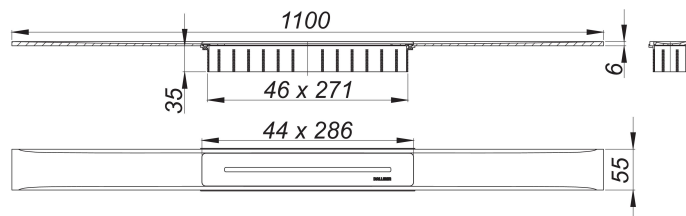

shower channel CeraFloor Select, satin stainless steel, 1100 mm

Part number: 538055
 GTIN: 4001636538055
 Rebate group: 11

Description:

shower channel CeraFloor Select, satin stainless steel, 1100 mm

for installation with drain body DallFlex, DallFlex Plan, DallFlex vertical and shower underlay DallFlex Floor, DallFlex Floor Plan, DallFlex Wall, DallFlex Wall Plan.

Drainage Strip with engineered precision fall, flush-mounted in the shower area. Suitable for floor finish of 10 – 32 mm and wall finish of 12 – 24 mm (including adhesive), length can be adjusted by one millimeter.

specification

- cover plate
- accessories for installation and positioning
- temporary blanking plate

material

304 stainless steel, 6 mm solid, satin finished, load class K 3 (300 kg)

Spare parts:

535573

535887