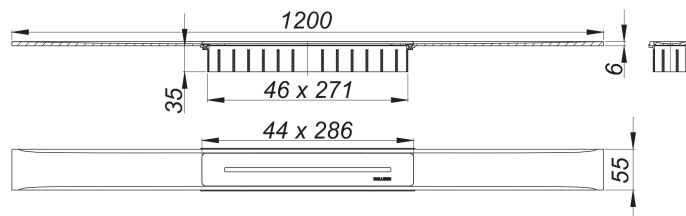

## shower channel CeraFloor Select, satin stainless steel, 1200 mm

Part number: 538062

GTIN: 4001636538062

Rebate group: 11

### Description:

shower channel CeraFloor Select, satin stainless steel, 1200 mm

for installation with drain body DallFlex, DallFlex Plan, DallFlex vertical and shower underlay DallFlex Floor, DallFlex Floor Plan, DallFlex Wall, DallFlex Wall Plan.

Drainage Strip with engineered precision fall, flush-mounted in the shower area. Suitable for floor finish of 10 – 32 mm and wall finish of 12 – 24 mm (including adhesive), length can be adjusted by one millimeter.

specification

- cover plate
- accessories for installation and positioning
- temporary blanking plate

material

304 stainless steel, 6 mm solid, satin finished, load class K 3 (300 kg)