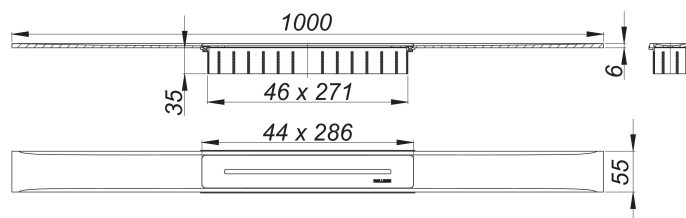

shower channel CeraFloor Select, polished stainless steel, 1000 mm

Part number: 538147
 GTIN: 4001636538147
 Rebate group: 11

Description:

shower channel CeraFloor Select, polished stainless steel, 1000 mm
 for installation with drain body DallFlex, DallFlex Plan, DallFlex vertical and shower underlay DallFlex Floor, DallFlex Floor Plan, DallFlex Wall, DallFlex Wall Plan.

Drainage Strip with engineered precision fall, flush-mounted in the shower area. Suitable for floor finish of 10 – 32 mm and wall finish of 12 – 24 mm (including adhesive), length can be adjusted by one millimeter.

specification

- cover plate
- accessories for installation and positioning
- temporary blanking plate

material

304 stainless steel, 6 mm solid, mirror polished, load class K 3 (300 kg)

Ordering CeraFloor Select: