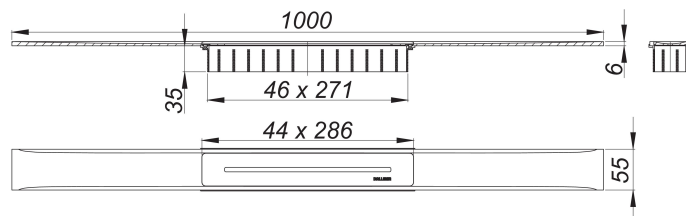

## shower channel CeraFloor Select red gold matt, 1000 mm

Part number: 538345  
 GTIN: 4001636538345  
 Rebate group: 11

### Description:

shower channel CeraFloor Select red gold matt, 1000 mm

for installation with drain body DallFlex, DallFlex Plan, DallFlex vertical and shower underlay DallFlex Floor, DallFlex Floor Plan, DallFlex Wall, DallFlex Wall Plan.

Drainage Strip with engineered precision fall, flush-mounted in the shower area. Suitable for floor finish of 10 – 32 mm and wall finish of 12 – 24 mm (including adhesive), length can be adjusted by one millimeter.

specification

- cover plate
- accessories for installation and positioning
- temporary blanking plate

Material

304 stainless steel, 6 mm solid, load class K 3 (300 kg), PVD coating in red gold matt

Ordering CeraFloor Select: