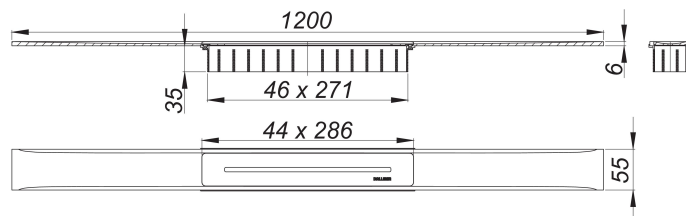

shower channel CeraFloor Select red gold matt, 1200 mm

Part number: 538369
 GTIN: 4001636538369
 Rebate group: 11

Description:

shower channel CeraFloor Select red gold matt, 1200 mm

for installation with drain body DallFlex, DallFlex Plan, DallFlex vertical and shower underlay DallFlex Floor, DallFlex Floor Plan, DallFlex Wall, DallFlex Wall Plan.

Drainage Strip with engineered precision fall, flush-mounted in the shower area. Suitable for floor finish of 10 – 32 mm and wall finish of 12 – 24 mm (including adhesive), length can be adjusted by one millimeter.

specification

- cover plate
- accessories for installation and positioning
- temporary blanking plate

Material

304 stainless steel, 6 mm solid, load class K 3 (300 kg), PVD coating in red gold matt

Ordering CeraFloor Select: