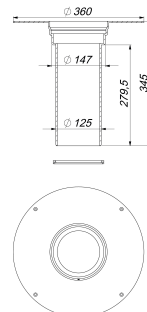

raising piece type 630 FPO-PP

Part number: 671226
GTIN: 4001636671226
Rebate group: 10

Description:

raising piece type 630 FPO-PP
used with roof drain types 62 and 64, with extra wide flange for welding FPO-PP membranes directly

SPECIFICATION

- seal
- can be extended with DN 125 plastic pipe, cut to suit on site for insulation 50 - 250 mm

MATERIAL

polypropylene, UV-stabilized