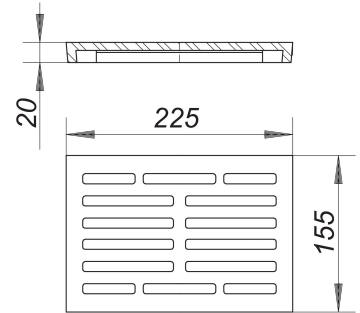

grate for utility drain 71, cast iron, 225 x 155 mm

Part number: 714947
GTIN: 4001636714947
Rebate group: 3

Description:

grate for utility drain 71, cast iron, 225 x 155 mm
used with type 71 utility drain
cast iron, 225 x 155 mm, load class L 15 (1.5 t)