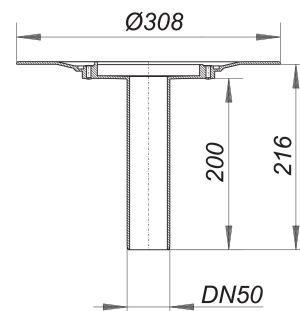

balcony drain body type 84 FPO-PP, DN 50

Part number: 837127
 GTIN: 4001636837127
 Rebate group: 3

Description:

balcony drain body type 84 FPO-PP, DN 50
 with extra wide flange for welding FPO-PP membranes directly

specification:

- vertical outlet
- temporary blanking plate

material:

polypropylene, UV-stabilized

Flow rates tested to DIN EN 1253:

Nominal diameter	Product standard	Min. flow rate according to norm	Water level according to norm
DN 50	DIN EN 1253	0.90 l/s	35.00 mm