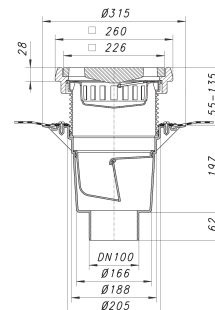

## yard drain type 616.1DallBit, DN 100

Part number: 862266

GTIN: 4001636862266

Rebate group: 3

### Description:

yard drain type 616.1DallBit, DN 100

ductile iron grate and frame, secured, load class B (up to 12,5 t)

### Flow rates tested to DIN EN 1253:

Nominal diameter	Product standard	Min. flow rate according to norm	Water level according to norm
DN 100	DIN EN 1253	4.50 l/s	35.00 mm

### Spare parts:

860996 ductile iron grate for 605/606/615/616