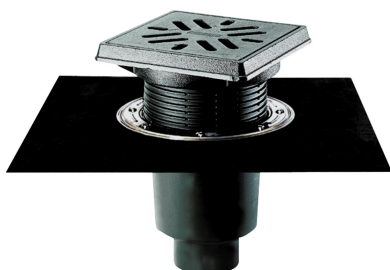

## yard drain type 616.1DallBit, DN 100

Part number: 862266

GTIN: 4001636862266

Rebate group: 3

### Description:

yard drain type 616.1DallBit, DN 100

ductile iron grate and frame, secured, load class B (up to 12,5 t)

### Flow rates tested to DIN EN 1253:

Nominal diameter	Product standard	Min. flow rate according to norm	Water level according to norm
DN 100	DIN EN 1253	4.50 l/s	35.00 mm

### Spare parts:

860996 ductile iron grate for 605/606/615/616