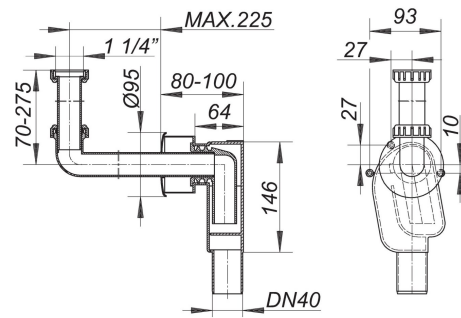

19. October 2021

DALLMER**concealed trap type 300 KS, 1 1/4" x DN 40**

Product No. **130235**
 EAN: 4001636130235
 Discount group: 1

conforming to DIN 19541

specification:

- space saving built-in trap body
- height adjustable inlet
- escutcheon
- removable trap insert

material:

trap in polypropylene

inlet white polypropylene, escutcheon white ABS

Product No.	Description	Dimensions
140029	elbow types 321, 1 1/4" x DN 32	1 1/4" x DN 32
143020	trap insert for 300, 310	