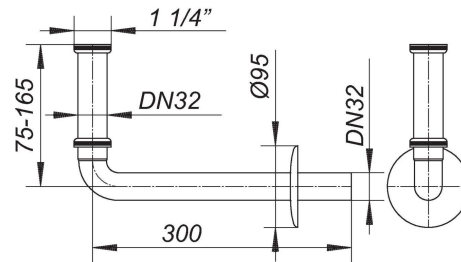

19. October 2021

DALLMER**elbow types 320, 1 1/4" x DN 32**

Product No. **140005**
 EAN: 4001636140005
 Discount group: 1

for use with concealed trap types 300, 300 PC and 310

chromed brass, with height adjustable inlet, back nut and stainless steel escutcheon
 d: 95 mm

Product No.	Description	Dimensions
130211	concealed trap type 300 CR, 1 1/4" x DN 40	1 1/4" x DN 40
130228	concealed trap type 300 CR, 1 1/4" x DN 50	1 1/4" x DN 50
130327	concealed trap type 310 CR, 1 1/4" x DN 50	1 1/4" x DN 50