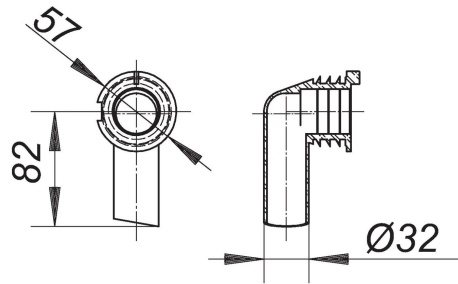

19. October 2021

**DALLMER****trap insert for 300, 310**

Product No. **143020**  
EAN: 4001636143020  
Discount group: 1

spare part for concealed trap types 300 and 310

| Product No. | Description                          | Dimensions |
|-------------|--------------------------------------|------------|
| 130273      | concealed trap type 300 PC KS, DN 40 | DN 40      |