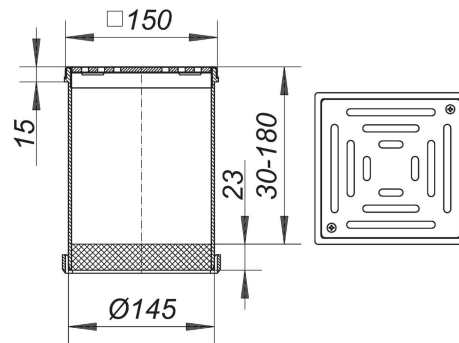

07. May 2021

DALLMER**balcony grating SES 15, 150 x 150 mm**

Product No. **500304**
 EAN: 4001636500304
 Discount group: 3

used with roof drain types 62, 64 and raising piece types 630

material:
 polypropylene

frame 304 stainless steel, , 150 x 150 mm, grate 5 mm 316Ti stainless steel, secured,
 load class L 15 (1.5 t)

We can supply a wide variety of gratings for use on balconies. Please tell us what you need and we can advise the correct type.

Product No.	Description	Dimensions
590084	support ring, white	

Product No.	Description	Dimensions
621580	raising piece type 630 clamp ring	
622587	raising piece type 630 DallBit	
623584	raising piece type 630 PVC	
630094	renova roof drain type 63 T clamp ring, 345 mm, DN 150	DN 150
630049	renova roof drain type 63 T clamp ring, 345 mm, DN 70	DN 70
630063	renova roof drain type 63 T clamp ring, 460 mm, DN 100	DN 100
630087	renova roof drain type 63 T clamp ring, 460 mm, DN 125	DN 125