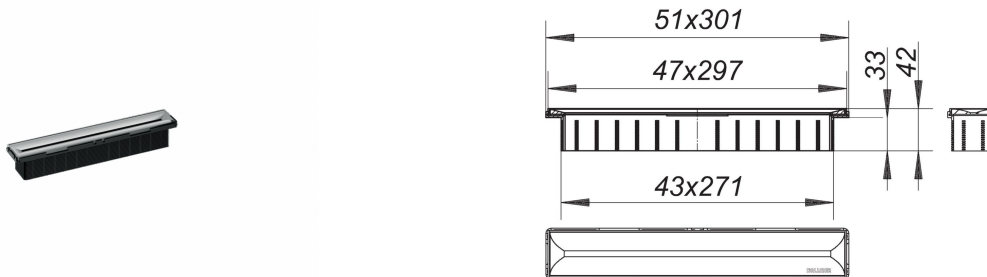

18. October 2021

DALLMER**shower channel Zentrix satin stainless steel**

Product No. **511317**
 EAN: 4001636511317
 Discount group: 11

for installation with drain body DallFlex, DallFlex Plan, DallFlex vertical and shower underlay DallFlex Compact, DallFlex Compact Plan.
 height adjustable 11 to 38 mm with +/- 16 mm adjustment lengthways,
 spigot ABS, frame 304 stainless steel, 300 x 50 mm

grate 304 stainless steel satin finished, load class K 3 (300 kg)

Ordering shower channel Zentrix:
 Please order drain body DallFlex or shower underlay DallFlex Compact + shower channel Zentrix.

Product No.	Description	Dimensions
537157	Drain body CeraFlex Plan, DN 40	DN 40
537140	Drain body CeraFlex, DN 50	DN 50
539304	Drain body DallFlex EPS assembled, DN 50	DN 50
539311	Drain body DallFlex Plan EPS assembled, DN 40	DN 40
539076	drain body DallFlex vertical, DN 50	DN 50
539007	drain body DallFlex, DN 50	DN 50
540133	shower underlay DallFlex Compact Plan, DN 40, 0,9 x 0,9 m	DN 40, 0,9 x 0,9 m
540195	shower underlay DallFlex Compact Plan, DN 40, 0,9 x 1,2 m	DN 40, 0,9 x 1,2 m
540171	shower underlay DallFlex Compact Plan, DN 40, 1 x 1 m	DN 40, 1 x 1 m
540188	shower underlay DallFlex Compact Plan, DN 40, 1,2 x 1,2 m	DN 40, 1,2 x 1,2 m
540201	shower underlay DallFlex Compact, DN 50, 0,9 x 0,9 m	DN 50, 0,9 x 0,9 m
540232	shower underlay DallFlex Compact, DN 50, 0,9 x 1,2 m	DN 50, 0,9 x 1,2 m
540218	shower underlay DallFlex Compact, DN 50, 1 x 1 m	DN 50, 1 x 1 m

18. October 2021

DALLMER

540225	shower underlay DallFlex Compact, DN 50, 1,2 x 1,2 m	DN 50, 1,2 x 1,2 m
540324	sound-insulating shower underlay DallFlex Compact, DN 50, 0,9 x 0,9 m	DN 50, 0,9 x 0,9 m
540355	sound-insulating shower underlay DallFlex Compact, DN 50, 0,9 x 1,2 m	DN 50, 0,9 x 1,2 m
540331	sound-insulating shower underlay DallFlex Compact, DN 50, 1 x 1 m	DN 50, 1 x 1 m
540348	sound-insulating shower underlay DallFlex Compact, DN 50, 1,2 x 1,2 m	DN 50, 1,2 x 1,2 m