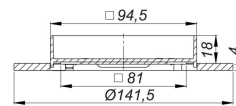

07. May 2021

DallDrain Individual natural stone grating attachment, 100 x 100 mm

Product No. **517180**
EAN: 4001636517180
Discontinued /

Grating attachment for tiling with individual floor coverings, the cut edges of which could be polished or dyed (e.g. natural stone or porcelain stoneware). Suitable for DallDrain drain bodies and raising piece.

DESIGN

– With positioning aid, side-adjustable +/- 4 mm.

MATERIAL

1.4301 stainless steel tile mount, ABS installation frame

Product No.	Description	Dimensions
517210	DallDrain DN 50 drain body	DN50
517227	DallDrain Plan DN 40 drain body	DN 40
517241	DallDrain raising piece	
517234	DallDrain vertical drain body, DN 50/DN 100	DN 50/DN 100