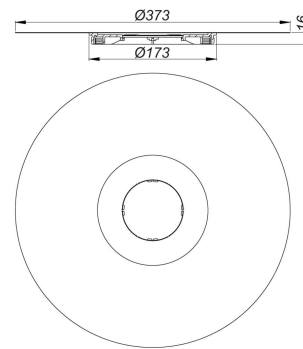

07. May 2021

DALLMER

DallDrain sealing sleeve

Product No. **517197**
 EAN: 4001636517197
 Discount group: 6

Spare part suitable for drain bodies and floor drains DallDrain.
 DESIGN

– Flexible, click-in sealing sleeve for secure connection to bonded and sheet waterproofing conforming to DIN 18534

Material:
 Polypropylene, TPE

Product No.	Description	Dimensions
517043	DallDrain Pure Vario floor drain, DN 50, 150 x 150 mm	DN 50, 150 x 150 mm
517111	floor drain DallDrain Individual Plan, DN 40, 100 x 100 mm	DN 40, 100 x 100 mm
517203	floor drain DallDrain Individual vertical, DN 50/DN 100, 100 x 100 mm	DN50/DN100, 100x100mm
517067	floor drain DallDrain Individual, DN 50, 100 x 100 mm	DN 50, 100 x 100 mm
517548	floor drain DallDrain Pure OM, DN 50, 100 x 100 mm	DN 50, 100 x 100 mm
517562	floor drain DallDrain Pure OM, DN 50, 120 x 120 mm	DN 50, 120 x 120 mm
517586	floor drain DallDrain Pure Plan OM, DN 40, 100 x 100 mm	DN 40, 100 x 100 mm
517609	floor drain DallDrain Pure Plan OM, DN 40, 120 x 120 mm	DN 40, 120 x 120 mm
517074	floor drain DallDrain Pure Plan, DN 40, 100 x 100 mm	DN 40, 100 x 100 mm
517098	floor drain DallDrain Pure Plan, DN 40, 120 x 120 mm	DN 40, 120 x 120 mm
517128	floor drain DallDrain Pure vertical, DN 50/DN 100, 100 x 100 mm	DN50/DN100, 100x100 mm
517142	floor drain DallDrain Pure vertical, DN 50/DN 100, 120 x 120 mm	DN50/DN100, 120x120mm
517005	floor drain DallDrain Pure, DN 50, 100 x 100 mm	DN 50, 100 x 100 mm
517029	floor drain DallDrain Pure, DN 50, 120 x 120 mm	DN 50, 120 x 120 mm
517555	floor drain DallDrain Select OM, DN 50, 100 x 100 mm	DN 50, 100 x 100 mm

Product No.	Description	Dimensions
517210	DallDrain DN 50 drain body	DN50
517227	DallDrain Plan DN 40 drain body	DN 40
517241	DallDrain raising piece	
517234	DallDrain vertical drain body, DN 50/DN 100	DN 50/DN 100