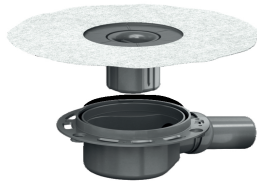

07. May 2021

DALLMER

DallDrain DN 50 drain body

Product No. **517210**
 EAN: 4001636517210
 Discount group: 6

as per DIN EN 1253

For installation with DallDrain grating attachments, DallDrain raising piece. DN 50 side outlet, with ball joint, adjustable from 0–15 degrees.

Design:

- Integrated screed anchoring
- Flexible, click-in sealing sleeve for secure connection to bonded and sheet waterproofing as per DIN 18534
- Fully removable, two-piece odour trap and rodding eye, water trap height 50 mm (as per DIN EN 1253)
- Protective cover

Material:

Polypropylene drain body and outlet, highly impact-resistant

Product No.	Description	Dimensions
517357	DallDrain odour trap	
517579	floor drain DallDrain Select OM, DN 50, 120 x 120 mm	DN 50, 120 x 120 mm