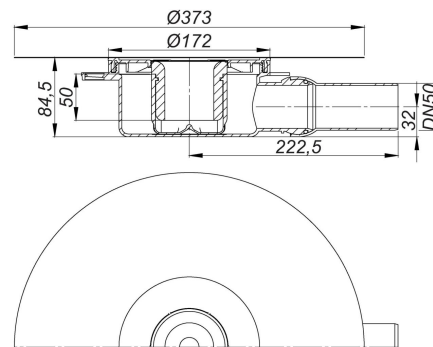

07. May 2021

DALLMER

DallDrain DN 50 drain body

Product No. **517210**
 EAN: 4001636517210
 Discount group: 6

as per DIN EN 1253

For installation with DallDrain grating attachments, DallDrain raising piece. DN 50 side outlet, with ball joint, adjustable from 0–15 degrees.

Design:

- Integrated screed anchoring
- Flexible, click-in sealing sleeve for secure connection to bonded and sheet waterproofing as per DIN 18534
- Fully removable, two-piece odour trap and rodding eye, water trap height 50 mm (as per DIN EN 1253)
- Protective cover

Material:

Polypropylene drain body and outlet, highly impact-resistant

Product No.	Description	Dimensions
517357	DallDrain odour trap	
517579	floor drain DallDrain Select OM, DN 50, 120 x 120 mm	DN 50, 120 x 120 mm