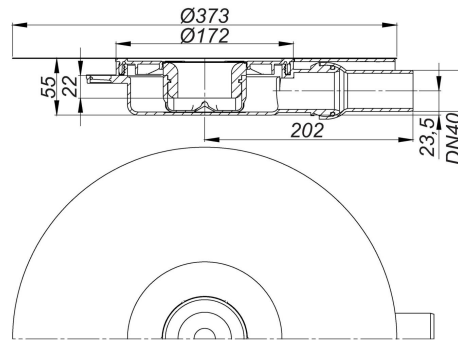

## DallDrain Plan DN 40 drain body

Product No. **517227**  
 EAN: 4001636517227  
 Discount group: 6

For installation with DallDrain grating attachments, DallDrain raising piece. DN 40 side outlet, with ball joint, adjustable from 0–15 degrees.

**Design:**

- Integrated screed anchoring
- Flexible, click-in sealing sleeve for secure connection to bonded and sheet waterproofing as per DIN 18534
- Odour trap and rodding eye, water trap height 22 mm (different to DIN EN 1253)
- Protective cover

**Material:**

Polypropylene drain body, highly impact-resistant; polyethylene outlet, weldable

Product No.	Description	Dimensions
517333	DallDrain hair trap	
517272	DallDrain Individual grating attachment, 100 x 100 mm	100 x 100 mm
517180	DallDrain Individual natural stone grating attachment, 100 x 100 mm	100 x 100 mm
517340	DallDrain installation feet	
517364	DallDrain Plan odour trap	
517258	DallDrain Pure grating attachment, 100 x 100 mm	100 x 100 mm
517289	DallDrain Pure grating attachment, 120 x 120 mm	120 x 120 mm
517166	DallDrain Pure grating attachment, 150 x 150 mm	150 x 150 mm
517371	DallDrain Pure grating attachment, d: 120 mm	d: 120 mm
517241	DallDrain raising piece	
517197	DallDrain sealing sleeve	