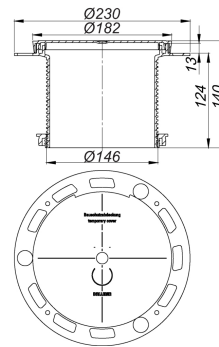

07. May 2021

DALLMER

DallDrain raising piece

Product No. **517241**
EAN: 4001636517241
Discount group: 6

For installation with DallDrain drain bodies, DallDrain floor drains.

Design:

- Backflow seal
- Protective cover
- can be shortened 19–125 mm

Material:

Polypropylene, highly impact-resistant

Product No.	Description	Dimensions
517043	DallDrain Pure Vario floor drain, DN 50, 150 x 150 mm	DN 50, 150 x 150 mm
517609	floor drain DallDrain Pure Plan OM, DN 40, 120 x 120 mm	DN 40, 120 x 120 mm

Product No.	Description	Dimensions
517210	DallDrain DN 50 drain body	DN50
517272	DallDrain Individual grating attachment, 100 x 100 mm	100 x 100 mm
517180	DallDrain Individual natural stone grating attachment, 100 x 100 mm	100 x 100 mm
517340	DallDrain installation feet	
517227	DallDrain Plan DN 40 drain body	DN 40
517258	DallDrain Pure grating attachment, 100 x 100 mm	100 x 100 mm