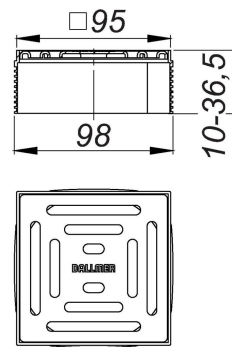

07. May 2021

DallDrain Pure grating attachment, 100 x 100 mm

Product No. **517258**
 EAN: 4001636517258
 Discount group: 6

Grating attachment with stainless steel grating in plastic frame, suitable for DallDrain drain bodies and raising piece.

DESIGN

- Stainless steel grating, plastic frame
- Grating extension, can be shortened for floor coverings 10-36 mm (including adhesive)

MATERIAL

1.4301 stainless steel grating, load class K 3 (300 kg); ABS grating extension and frame

With positioning aid, side-adjustable +/- 2.5 mm.

Product No.	Description	Dimensions
517548	floor drain DallDrain Pure OM, DN 50, 100 x 100 mm	DN 50, 100 x 100 mm
517586	floor drain DallDrain Pure Plan OM, DN 40, 100 x 100 mm	DN 40, 100 x 100 mm
517074	floor drain DallDrain Pure Plan, DN 40, 100 x 100 mm	DN 40, 100 x 100 mm
517128	floor drain DallDrain Pure vertical, DN 50/DN 100, 100 x 100 mm	DN50/DN100, 100x100 mm
517005	floor drain DallDrain Pure, DN 50, 100 x 100 mm	DN 50, 100 x 100 mm

Product No.	Description	Dimensions
517210	DallDrain DN 50 drain body	DN50

07. May 2021

DALLMER

517227	DallDrain Plan DN 40 drain body	DN 40
517241	DallDrain raising piece	
517234	DallDrain vertical drain body, DN 50/DN 100	DN 50/DN 100