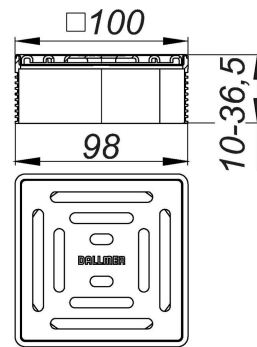

07. May 2021

DallDrain Select grating, 100 x 100 mm

Product No. **517265**
 EAN: 4001636517265
 Discount group: 6

Grating attachment with stainless steel grating in stainless steel frame, suitable for DallDrain drain bodies and raising piece.

DESIGN

- Stainless steel grating and frame
- Grating extension, can be shortened for floor coverings 10-36 mm (including adhesive)

MATERIAL

1.4301 stainless steel grating, load class K 3 (300 kg); ABS grating extension, 1.4301 stainless steel frame

With positioning aid, side-adjustable +/- 2.5 mm.

Product No.	Description	Dimensions
517555	floor drain DallDrain Select OM, DN 50, 100 x 100 mm	DN 50, 100 x 100 mm
517593	floor drain DallDrain Select Plan OM, DN 40, 100 x 100 mm	DN 40, 100 x 100 mm

Product No.	Description	Dimensions
517210	DallDrain DN 50 drain body	DN50
517227	DallDrain Plan DN 40 drain body	DN 40
517241	DallDrain raising piece	

07. May 2021

DALLMER

517234

DallDrain vertical drain body, DN 50/DN 100