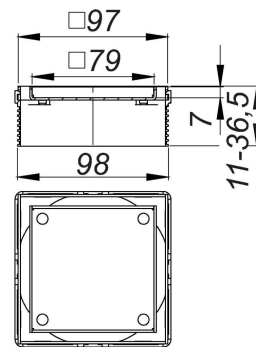

07. May 2021

**DallDrain Individual grating attachment, 100 x 100 mm**

Product No. **517272**  
 EAN: 4001636517272  
 Discount group: 6

Grating attachment with stainless steel frame for tiling with individual floor coverings.  
 Suitable for DallDrain drain bodies and DallDrain raising piece.

**DESIGN**

- Stainless steel tile mount and frame
- Grating attachment with positioning aid, side-adjustable +/- 3.5 mm
- Grating extension, can be shortened for floor coverings 11-36 mm (including adhesive)

**MATERIAL**

1.4301 stainless steel tile mount, ABS grating extension, 1.4301 stainless steel frame

Product No.	Description	Dimensions
517111	floor drain DallDrain Individual Plan, DN 40, 100 x 100 mm	DN 40, 100 x 100 mm
517203	floor drain DallDrain Individual vertical, DN 50/DN 100, 100 x 100 mm	DN50/DN100, 100x100mm
517067	floor drain DallDrain Individual, DN 50, 100 x 100 mm	DN 50, 100 x 100 mm

Product No.	Description	Dimensions
517210	DallDrain DN 50 drain body	DN50
517227	DallDrain Plan DN 40 drain body	DN 40
517241	DallDrain raising piece	

07. May 2021

**DALLMER**

517234

DallDrain vertical drain body, DN 50/DN 100