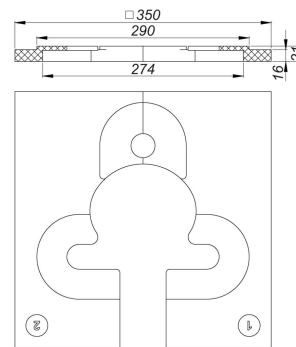

07. May 2021

**mounting aid DallDrain Plan**

Product No. **517302**  
 EAN: 4001636517302  
 Discount group: 6

For quick and easy installation of the drain body DallDrain Plan in thermal insulation.

MATERIAL  
 EPS

Product No.	Description	Dimensions
517609	floor drain DallDrain Pure Plan OM, DN 40, 120 x 120 mm	DN 40, 120 x 120 mm

Product No.	Description	Dimensions
517227	DallDrain Plan DN 40 drain body	DN 40
517111	floor drain DallDrain Individual Plan, DN 40, 100 x 100 mm	DN 40, 100 x 100 mm
517586	floor drain DallDrain Pure Plan OM, DN 40, 100 x 100 mm	DN 40, 100 x 100 mm
517074	floor drain DallDrain Pure Plan, DN 40, 100 x 100 mm	DN 40, 100 x 100 mm
517098	floor drain DallDrain Pure Plan, DN 40, 120 x 120 mm	DN 40, 120 x 120 mm
517593	floor drain DallDrain Select Plan OM, DN 40, 100 x 100 mm	DN 40, 100 x 100 mm
517616	floor drain DallDrain Select Plan OM, DN 40, 120 x 120 mm	DN 40, 120 x 120 mm
517081	floor drain DallDrain Select Plan, DN 40, 100 x 100 mm	DN 40, 100 x 100 mm
517104	floor drain DallDrain Select Plan, DN 40, 120 x 120 mm	DN 40, 120 x 120 mm