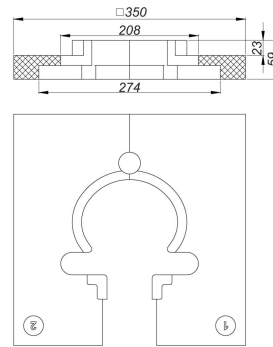

07. May 2021

**DALLMER****mounting aid DallDrain**

Product No. **517319**  
 EAN: 4001636517319  
 Discount group: 6

For quick and easy installation of the drain body DallDrain into the thermal insulation.

MATERIAL  
 EPS

Product No.	Description	Dimensions
517210	DallDrain DN 50 drain body	DN50
517043	DallDrain Pure Vario floor drain, DN 50, 150 x 150 mm	DN 50, 150 x 150 mm
517050	DallDrain Select Vario floor drain, DN 50, 150 x 150 mm	DN 50, 150 x 150 mm
517067	floor drain DallDrain Individual, DN 50, 100 x 100 mm	DN 50, 100 x 100 mm
517548	floor drain DallDrain Pure OM, DN 50, 100 x 100 mm	DN 50, 100 x 100 mm
517562	floor drain DallDrain Pure OM, DN 50, 120 x 120 mm	DN 50, 120 x 120 mm
517005	floor drain DallDrain Pure, DN 50, 100 x 100 mm	DN 50, 100 x 100 mm
517029	floor drain DallDrain Pure, DN 50, 120 x 120 mm	DN 50, 120 x 120 mm
517555	floor drain DallDrain Select OM, DN 50, 100 x 100 mm	DN 50, 100 x 100 mm
517579	floor drain DallDrain Select OM, DN 50, 120 x 120 mm	DN 50, 120 x 120 mm
517012	floor drain DallDrain Select, DN 50, 100 x 100 mm	DN 50, 100 x 100 mm
517036	floor drain DallDrain Select, DN 50, 120 x 120 mm	DN 50, 120 x 120 mm