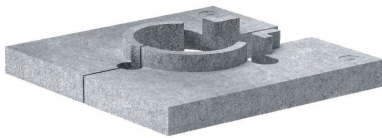

07. May 2021

**DALLMER****mounting aid DallDrain**

Product No. **517319**  
 EAN: 4001636517319  
 Discount group: 6

For quick and easy installation of the drain body DallDrain into the thermal insulation.

MATERIAL  
 EPS

Product No.	Description	Dimensions
517210	DallDrain DN 50 drain body	DN50
517043	DallDrain Pure Vario floor drain, DN 50, 150 x 150 mm	DN 50, 150 x 150 mm
517050	DallDrain Select Vario floor drain, DN 50, 150 x 150 mm	DN 50, 150 x 150 mm
517067	floor drain DallDrain Individual, DN 50, 100 x 100 mm	DN 50, 100 x 100 mm
517548	floor drain DallDrain Pure OM, DN 50, 100 x 100 mm	DN 50, 100 x 100 mm
517562	floor drain DallDrain Pure OM, DN 50, 120 x 120 mm	DN 50, 120 x 120 mm
517005	floor drain DallDrain Pure, DN 50, 100 x 100 mm	DN 50, 100 x 100 mm
517029	floor drain DallDrain Pure, DN 50, 120 x 120 mm	DN 50, 120 x 120 mm
517555	floor drain DallDrain Select OM, DN 50, 100 x 100 mm	DN 50, 100 x 100 mm
517579	floor drain DallDrain Select OM, DN 50, 120 x 120 mm	DN 50, 120 x 120 mm
517012	floor drain DallDrain Select, DN 50, 100 x 100 mm	DN 50, 100 x 100 mm
517036	floor drain DallDrain Select, DN 50, 120 x 120 mm	DN 50, 120 x 120 mm