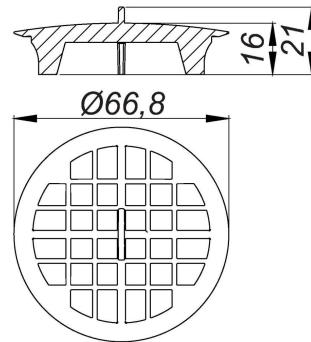

## DallDrain hair trap

Product No. **517333**  
 EAN: 4001636517333  
 Discount group: 6

Accessories suitable for DallDrain grating attachments and floor drains.

Material:  
 Polypropylene, highly impact-resistant

Product No.	Description	Dimensions
517043	DallDrain Pure Vario floor drain, DN 50, 150 x 150 mm	DN 50, 150 x 150 mm
517609	floor drain DallDrain Pure Plan OM, DN 40, 120 x 120 mm	DN 40, 120 x 120 mm

Product No.	Description	Dimensions
517210	DallDrain DN 50 drain body	DN50
517227	DallDrain Plan DN 40 drain body	DN 40
517364	DallDrain Plan odour trap	
517234	DallDrain vertical drain body, DN 50/DN 100	DN 50/DN 100
517111	floor drain DallDrain Individual Plan, DN 40, 100 x 100 mm	DN 40, 100 x 100 mm
517203	floor drain DallDrain Individual vertical, DN 50/DN 100, 100 x 100 mm	DN50/DN100, 100x100mm
517067	floor drain DallDrain Individual, DN 50, 100 x 100 mm	DN 50, 100 x 100 mm
517548	floor drain DallDrain Pure OM, DN 50, 100 x 100 mm	DN 50, 100 x 100 mm
517562	floor drain DallDrain Pure OM, DN 50, 120 x 120 mm	DN 50, 120 x 120 mm
517586	floor drain DallDrain Pure Plan OM, DN 40, 100 x 100 mm	DN 40, 100 x 100 mm