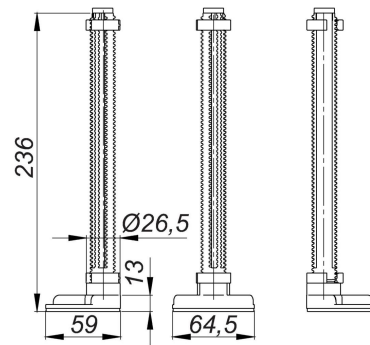

07. May 2021

DALLMER

DallDrain installation feet

Product No. **517340**
 EAN: 4001636517340
 Discount group: 6

For fixing and height adjustment of the DallFlex drain bodies: 85–250 mm (DallDrain), 55–250 mm (DallDrain Plan), 47–250 mm (DallDrain vertical).

DESIGN

- Three sound-insulated mounting feet with fastening material
- Three sound-insulated threaded rods with lock nuts

MATERIAL

ABS; TPE; polypropylene, highly impact-resistant

Product No.	Description	Dimensions
517043	DallDrain Pure Vario floor drain, DN 50, 150 x 150 mm	DN 50, 150 x 150 mm
517050	DallDrain Select Vario floor drain, DN 50, 150 x 150 mm	DN 50, 150 x 150 mm
517111	floor drain DallDrain Individual Plan, DN 40, 100 x 100 mm	DN 40, 100 x 100 mm
517203	floor drain DallDrain Individual vertical, DN 50/DN 100, 100 x 100 mm	DN50/DN100, 100x100mm
517067	floor drain DallDrain Individual, DN 50, 100 x 100 mm	DN 50, 100 x 100 mm
517609	floor drain DallDrain Pure Plan OM, DN 40, 120 x 120 mm	DN 40, 120 x 120 mm
517074	floor drain DallDrain Pure Plan, DN 40, 100 x 100 mm	DN 40, 100 x 100 mm
517098	floor drain DallDrain Pure Plan, DN 40, 120 x 120 mm	DN 40, 120 x 120 mm
517128	floor drain DallDrain Pure vertical, DN 50/DN 100, 100 x 100 mm	DN50/DN100, 100x100 mm
517142	floor drain DallDrain Pure vertical, DN 50/DN 100, 120 x 120 mm	DN50/DN100, 120x120mm
517005	floor drain DallDrain Pure, DN 50, 100 x 100 mm	DN 50, 100 x 100 mm
517029	floor drain DallDrain Pure, DN 50, 120 x 120 mm	DN 50, 120 x 120 mm
517081	floor drain DallDrain Select Plan, DN 40, 100 x 100 mm	DN 40, 100 x 100 mm