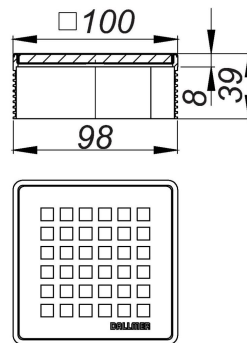

07. May 2021

**DallDrain Select Quadra grating attachment, 100 x 100 mm**

Product No. **517401**  
 EAN: 4001636517401  
 Discount group: 6

Grating attachment with Quadra solid stainless steel grating in stainless steel frame, suitable for DallDrain drain bodies and raising piece.

**DESIGN**

- Stainless steel grating and frame
- Grating extension, can be shortened for floor coverings 10–36 mm (including adhesive)

**MATERIAL**

1.4404 stainless steel grating, solid 5 mm, load class L 15 (1.5 t); ABS grating extension, 1.4301 stainless steel frame

With positioning aid, side-adjustable +/- 2.5 mm.

Product No.	Description	Dimensions
517210	DallDrain DN 50 drain body	DN50
517227	DallDrain Plan DN 40 drain body	DN 40
517241	DallDrain raising piece	
517234	DallDrain vertical drain body, DN 50/DN 100	DN 50/DN 100