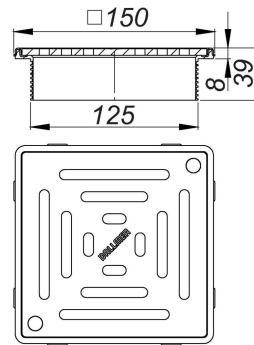

07. May 2021

DallDrain Select Plus grating, 150 x 150 mm

Product No. **517432**
 EAN: 4001636517432
 Discount group: 6

Grating attachment with solid stainless steel grating in stainless steel frame, suitable for DallDrain drain bodies and raising piece.

DESIGN

- Stainless steel grating and frame, screw connection
- With positioning aid, side-adjustable +/- 5 mm
- Grating extension, can be shortened for floor coverings 10–36 mm (including adhesive)

MATERIAL

1.4404 stainless steel grating, solid 5 mm, load class L 15 (1.5 t); ABS grating extension, 1.4301 stainless steel frame

Product No.	Description	Dimensions
517210	DallDrain DN 50 drain body	DN50
517227	DallDrain Plan DN 40 drain body	DN 40
517241	DallDrain raising piece	
517234	DallDrain vertical drain body, DN 50/DN 100	DN 50/DN 100