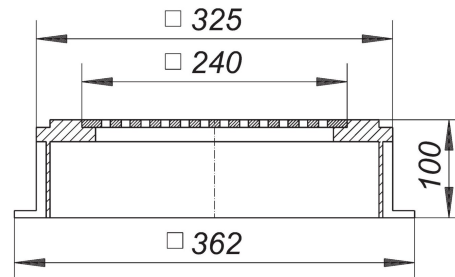

07. May 2021

**DALLMER****planter drain box, 362 x 362 mm**

Product No. **620958**  
 EAN: 4001636620958  
 Discount group: 10

for "green" roofs, with four connectors for drainage pipes

material:  
 frame polyurethane, 362 x 362 mm, height 100 mm  
 grate cast aluminium, 240 x 240 mm

| Product No. | Description                                     | Dimensions |
|-------------|---|------------|
| 621580      | raising piece type 630 clamp ring               |            |
| 622587      | raising piece type 630 DallBit                  |            |
| 623584      | raising piece type 630 PVC                      |            |
| 621061      | roof drain type 62 clamp ring, DN 100           | DN 100     |
| 621085      | roof drain type 62 clamp ring, DN 125           | DN 125     |
| 621092      | roof drain type 62 clamp ring, DN 150           | DN 150     |
| 621047      | roof drain type 62 clamp ring, DN 70            | DN 70      |
| 622068      | roof drain type 62 DallBit, DN 100              | DN 100     |
| 622082      | roof drain type 62 DallBit, DN 125              | DN 125     |
| 622099      | roof drain type 62 DallBit, DN 150              | DN 150     |
| 622044      | roof drain type 62 DallBit, DN 70               | DN 70      |
| 621160      | roof drain type 62 H clamp ring, heated, DN 100 | DN 100     |
| 621184      | roof drain type 62 H clamp ring, heated, DN 125 | DN 125     |
| 621191      | roof drain type 62 H clamp ring, heated, DN 150 | DN 150     |
| 621146      | roof drain type 62 H clamp ring, heated, DN 70  | DN 70      |
| 622167      | roof drain type 62 H DallBit, heated, DN 100    | DN 100     |