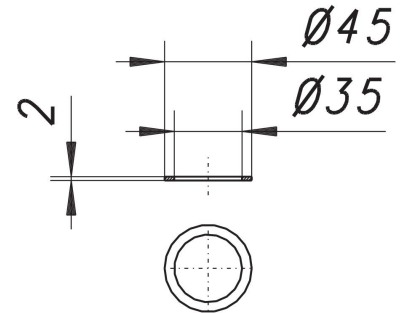

flat seal, rubber 1 1/2"

Part number: 090096
GTIN: 4001636090096
Rebate group: 1

Description:

flat seal, rubber 1 1/2"
flat seal, rubber
for various traps and trap-components with 1 1/2" back nut/plug waste connector