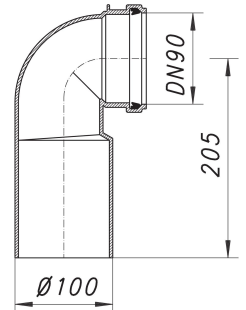

coude de WC mural 88 F, 90°, DN 90 x d: 100 mm

Part number: 320193
GTIN: 4001636320193
Rebate group: 2

Description:

coude de WC mural 88 F, 90°, DN 90 x d: 100 mm
for back to wall WC installations, 205 - 235 mm long

specification:

- lip-seal
- temporary blanking plate

material:

PE-HD, weldable