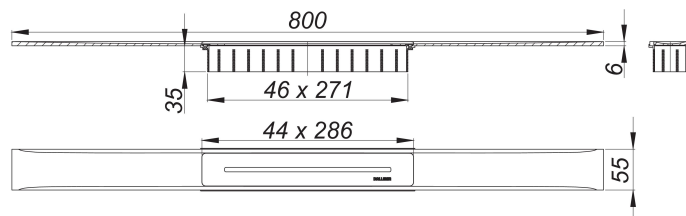

shower channel CeraFloor Select red gold matt, 800 mm

Part number: 538307
 GTIN: 4001636538307
 Rebate group: 11

Description:

shower channel CeraFloor Select red gold matt, 800 mm

for installation with drain body DallFlex, DallFlex Plan, DallFlex vertical and shower underlay DallFlex Floor, DallFlex Floor Plan, DallFlex Wall, DallFlex Wall Plan.

Drainage Strip with engineered precision fall, flush-mounted in the shower area. Suitable for floor finish of 10 – 32 mm and wall finish of 12 – 24 mm (including adhesive), length can be adjusted by one millimeter.

specification

- cover plate
- accessories for installation and positioning
- temporary blanking plate

Material

304 stainless steel, 6 mm solid, load class K 3 (300 kg), PVD coating in red gold matt

Ordering CeraFloor Select: