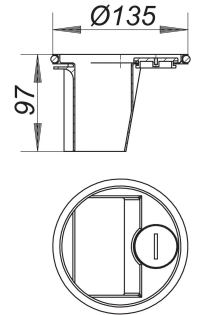

trap insert for 57, 57 AK , 58

Part number: 590053
GTIN: 4001636590053
Rebate group: 3

Description:

trap insert for 57, 57 AK , 58
spare part, trap insert with rodding eye for all drain bodies type 57,58 and utility drains 57 AK

material
polypropylene

spare part

Spare parts:

571274 floor drain type 57 KE, DN 50/DN 70, 15

590015 screwed plug for 54, 55, 57, 57 AK, 58,